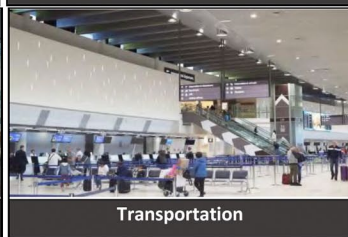

Transportation