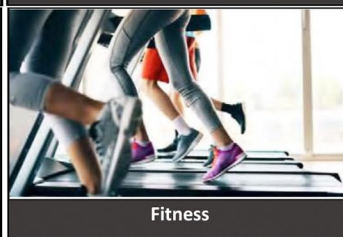

Temperature Scanner Kiosk with Facial Recognition

Dynamic Detection Display™ Line

Temperature Scanner Kiosk with Wall Mount

Temperature Scanner Kiosk with Table Stand

Temperature Scanner Kiosk with Floor Stand

Providing real-time protection and peace of mind for your organization and its customers. Temperature and facial scanners with $\leq 0.5^{\circ}\text{C}$ accuracy.

Optimize your Organizational Safety Solutions

The Dynamic Detection Display™ line utilizes advanced thermal detection technology to quickly scan internal body temperatures. Combined with intuitive EZ-Pass software, Dynamic Detection Displays can quickly identify potential safety threats and help mitigate large-scale exposure.

- $\leq 0.5^{\circ}\text{C}$ Accuracy
- Non-Touch Scanning
- Network Capabilities
- 3rd Party Integration Options
- Toggle Capability for Facial Recognition Features
- Option Card Reader Features
- Wall, Table & Podium Mounting Options

Fitness