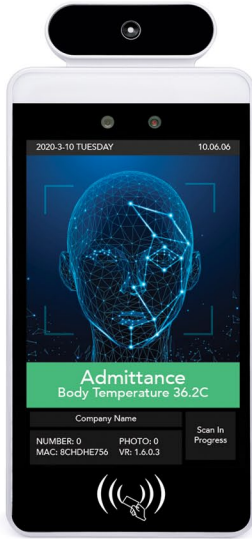

Temperature Scanner Kiosk with Facial Recognition

Dynamic Detection Display™ Line

SV1080-W

Temperature Scanner Kiosk with Wall Mount

SV1080-T

Temperature Scanner Kiosk with Table Stand

SV1080-F

Temperature Scanner Kiosk with Floor Stand

Providing real-time protection and peace of mind for your organization and its customers. Temperature and facial scanners with $\leq 0.5^{\circ}\text{C}$ accuracy.

Optimize your Organizational Safety Solutions

The Dynamic Detection Display™ line utilizes advanced thermal detection technology to quickly scan internal body temperatures. Combined with intuitive EZ-Pass software, Dynamic Detection Displays can quickly identify potential safety threats and help mitigate large-scale exposure.